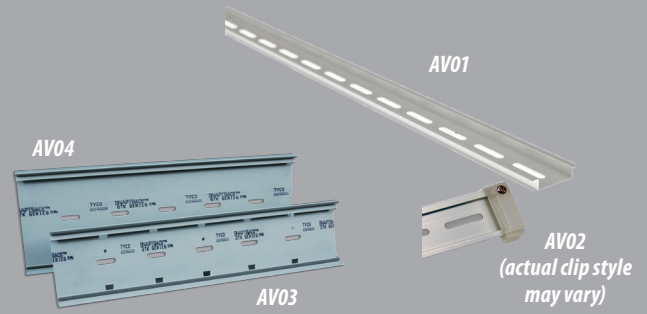

DIN Rail and SNAPTRACK

Pre-Cut Lengths for Fast, Easy Installation

DIMENSIONAL DRAWING

ACCESSORIES

ORDERING INFORMATION

MODEL	DESCRIPTION
AV01	35 mm DIN Rail, 1 meter length
AV02	DIN Rail Stop Clip
AV03	2.75" SNAPTRACK, 1 foot length
AV04	4.00" SNAPTRACK, 1 foot length