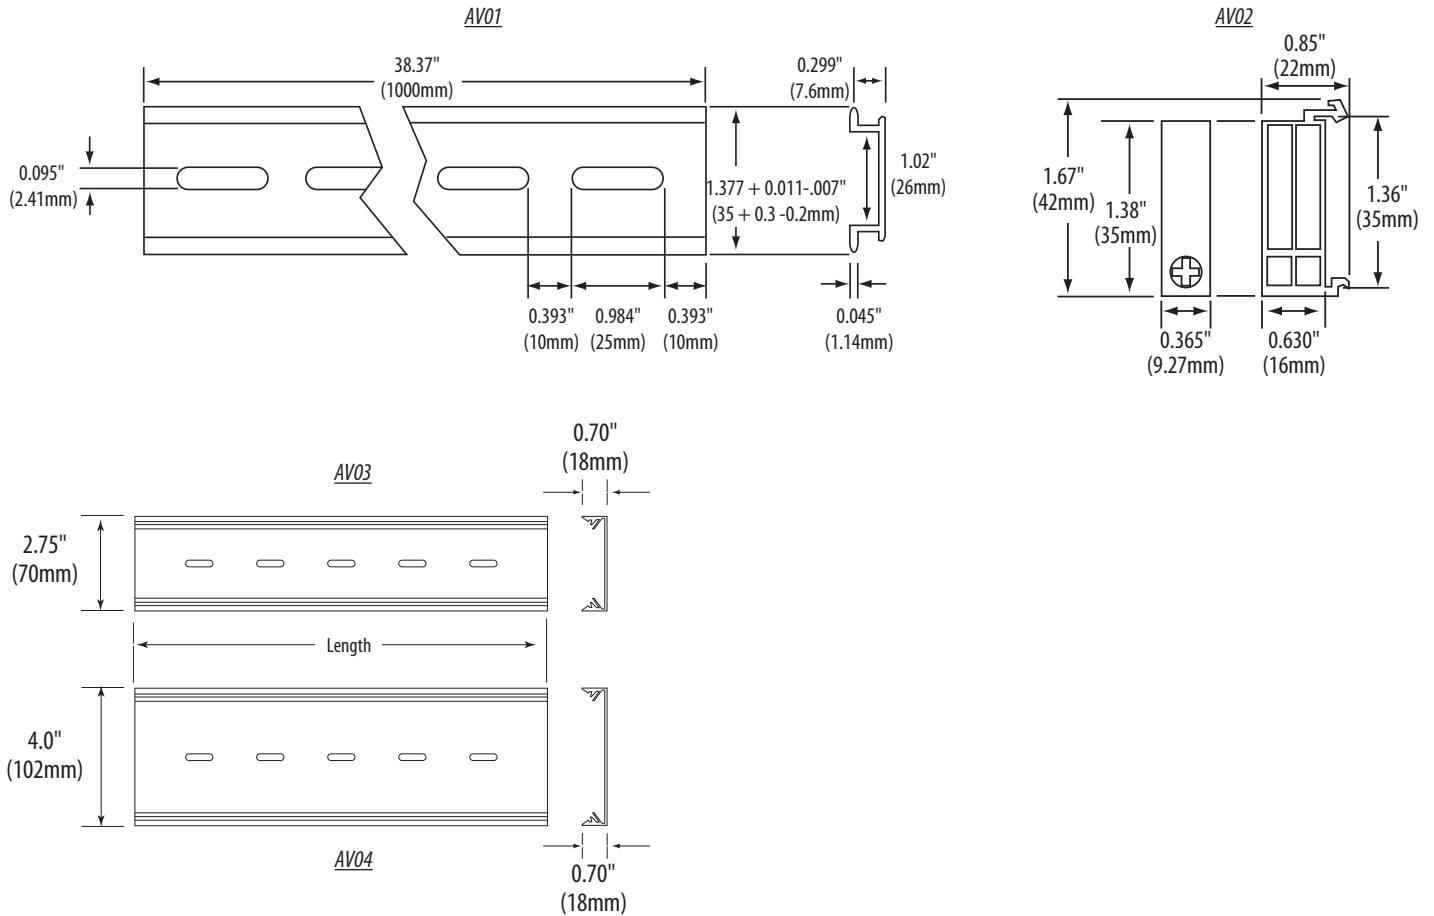

DIN Rail and SNAPTRACK

Pre-Cut Lengths for Fast, Easy Installation

DIMENSIONAL DRAWING

ACCESSORIES

ORDERING INFORMATION

MODEL	DESCRIPTION
AV01	35 mm DIN Rail, 1 meter length
AV02	DIN Rail Stop Clip
AV03	2.75" SNAPTRACK, 1 foot length
AV04	4.00" SNAPTRACK, 1 foot length