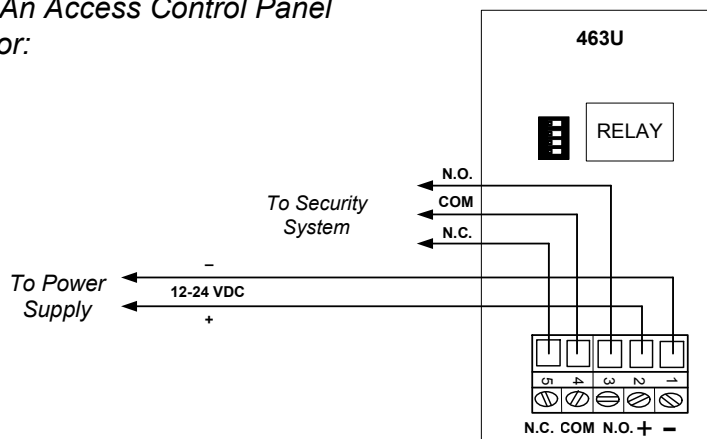

### Mounting Method

**463U:**  
Mounts directly to a single gang switchbox.

**463NU:** Mullion mount  
(See template below. Not to scale.)

Any suggestions or comments to this instruction or product are welcome. Please contact us through our website or email engineer@sdsecurity.com

## Typical Wiring

*Connecting To An Access Control Panel or Door Operator:*

*Connecting To A Keypad Controlled Fail-Safe **OR** Fail-Secure Locking Device:*