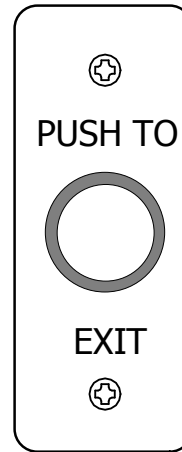

## INSTALLATION INSTRUCTIONS MODEL 463U/463NU REQUEST-TO-EXIT SWITCH

**Switch Operating Environment:**  
-40° F to +160°F (-40° C to +70°C)

**Dimensions:**  
463U - Standard  
4.75" H x 3" W x 1.125" D  
(120.65 x 76.20 x 28.58 mm)  
463NU - Narrow  
4.75" H x 1.75" W x 1.125" D  
(120.65 x 44.45 x 28.58 mm)