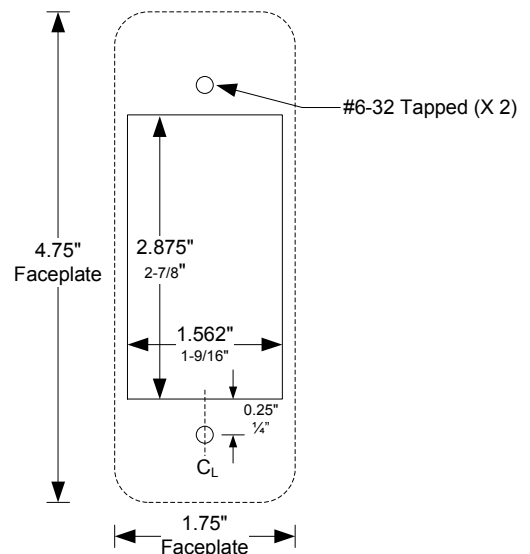

Mounting Method

463U:
Mounts directly to a single gang switchbox.

463NU: Mullion mount
(See template below. Not to scale.)