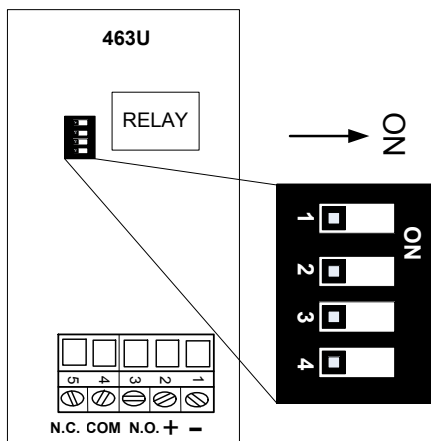

### Mounting Method

**463U:**  
Mounts directly to a single gang switchbox.

**463NU:** Mullion mount  
(See template below. Not to scale.)

Any suggestions or comments to this instruction or product are welcome. Please contact us through our website or email engineer@sdsecurity.com

## Typical Wiring

*Connecting To An Access Control Panel or Door Operator:*

*Connecting To A Keypad Controlled Fail-Safe **OR** Fail-Secure Locking Device:*

## Programming

Use the DIP switches to adjust the Relay Activation Time or to reverse the Standby Illumination setting.

Programming Feature	Dip Switch #			
	1	2	3	4
5 second unlock delay	ON			
10 second unlock delay		ON		
20 second unlock delay			ON	
Toggle ON/OFF	ON	ON	ON	
Standby Illumination				*

**Relay Activation Time** – Controlled by DIP switches #1, 2 & 3. DIP switches are additive. For example, DIP switches #1 & 2 in the ON position equals 15 seconds.  
 Minimum Time (DIP switches 1, 2 & 3 are OFF) = 1 second  
 Maximum Time (DIP switches 2 & 3 are ON) = 30 seconds