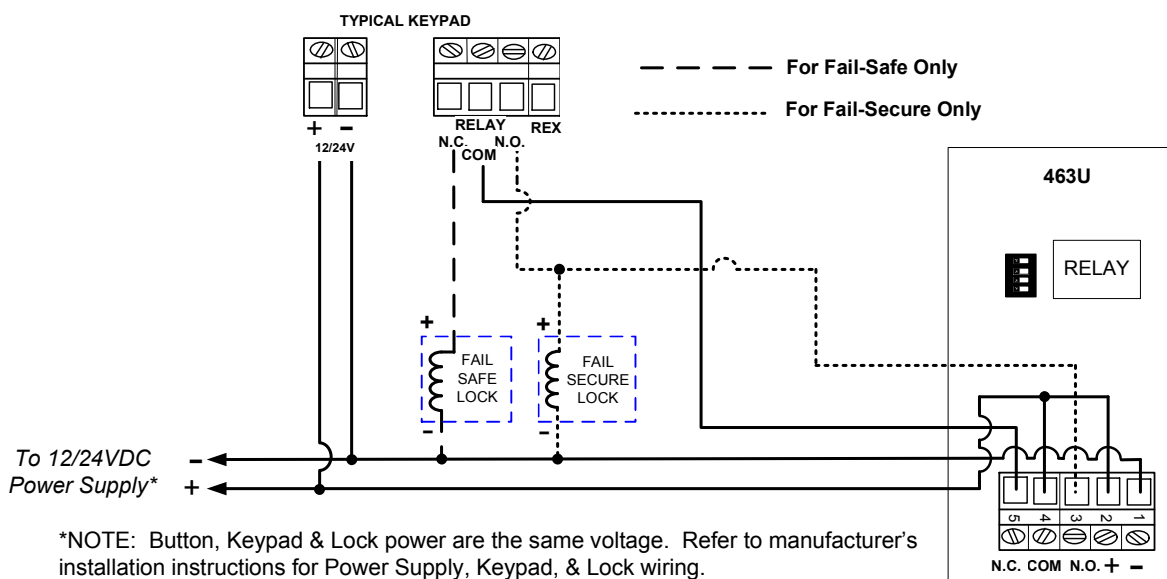

### Mounting Method

**463U:**  
Mounts directly to a single gang switchbox.

**463NU:** Mullion mount  
(See template below. Not to scale.)

Any suggestions or comments to this instruction or product are welcome. Please contact us through our website or email engineer@sdsecurity.com

## Typical Wiring

*Connecting To An Access Control Panel or Door Operator:*

*Connecting To A Keypad Controlled Fail-Safe **OR** Fail-Secure Locking Device:*