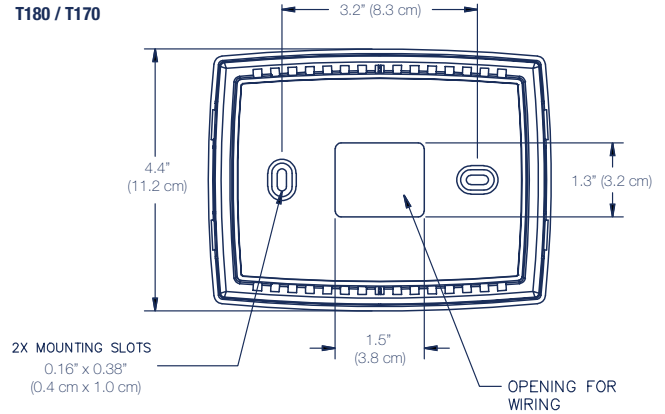

## Specifications

<b>Temperature Control Range</b>	50° to 90°F / 10° to 32°C factory default, adjustable inward
<b>Maximum Ambient</b>	130°F / 54°C
<b>Load Connections</b>	Wire leads
<b>Agency Approvals</b>	UL, UL Canada
<b>Physical Dimensions</b>	5.8" W x 4.4" H x 1.4" D 14.7 cm x 11.2 cm x 3.6 cm
<b>Mounting</b>	Installs on standard 4" x 4" (10.2 cm x 10.2 cm) device box with 2" x 4" (5.1 cm x 10.2 cm) horizontal mud ring