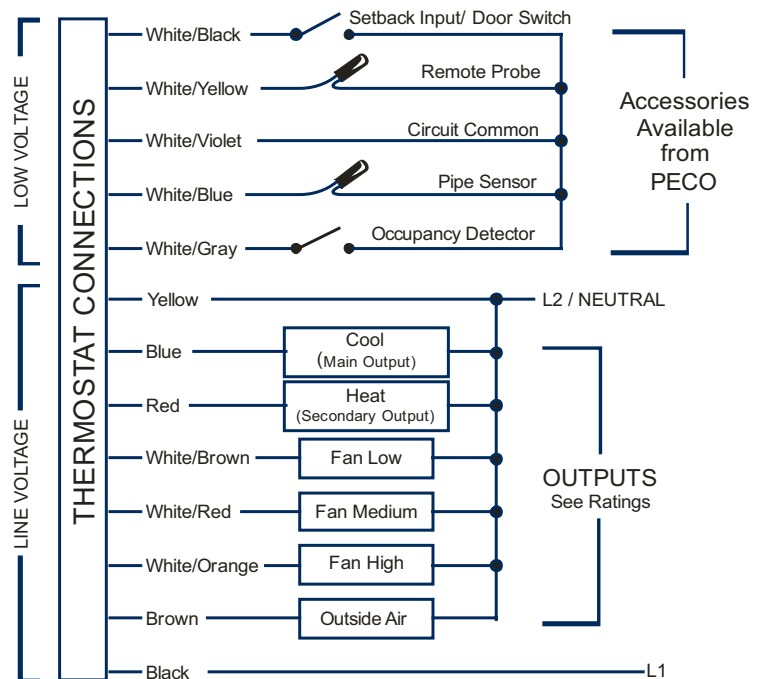

Wiring

DS T180/T170 - 6/2013 © PECO, Inc. 2013

T180
T170

Automation & Controls
Division of PECO, Inc.
USA Portland, OR 97282

800-874-8547 or 503-233-6401
sales@PECOmanufacturing.com
www.PECOmanufacturing.com