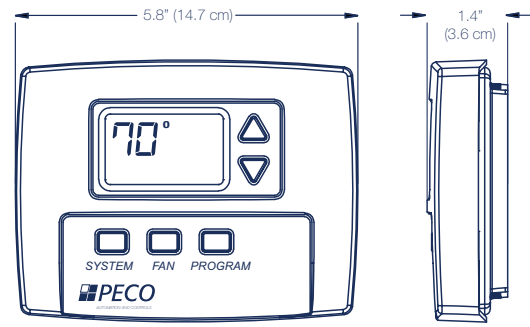

## Specifications

<b>Temperature Control Range</b>	50° to 90°F / 10° to 32°C factory default, adjustable inward
<b>Maximum Ambient</b>	130°F / 54°C
<b>Load Connections</b>	Wire leads
<b>Agency Approvals</b>	UL, UL Canada
<b>Physical Dimensions</b>	5.8" W x 4.4" H x 1.4" D 14.7 cm x 11.2 cm x 3.6 cm
<b>Mounting</b>	Installs on standard 4" x 4" (10.2 cm x 10.2 cm) device box with 2" x 4" (5.1 cm x 10.2 cm) horizontal mud ring