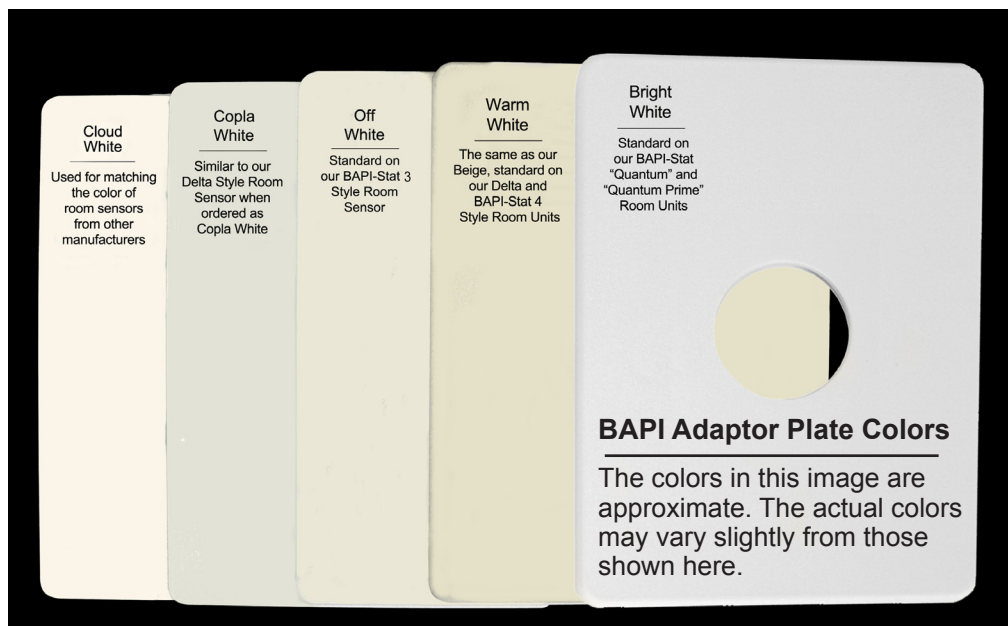

## Features & Options

BAPI Adaptor Plates are designed to cover wall imperfections when installing wall sensors or thermostats. They are made in three different sizes and five different colors to match the sensor. The Adaptor Plates can be painted or wall papered in place if architecturally required.

### PART NUMBERS

<b>BA/ADP-525-7-BW</b>	.....Adaptor Plate, 5.25 x 7" Bright White
<b>BA/ADP-525-7-WMW</b>	.....Adaptor Plate, 5.25 x 7" Warm White
<b>BA/ADP-525-7-OFW</b>	.....Adaptor Plate, 5.25 x 7" Off White
<b>BA/ADP-525-7-CPW</b>	.....Adaptor Plate, 5.25 x 7" Copla White
<b>BA/ADP-525-7-CDW</b>	.....Adaptor Plate, 5.25 x 7" Cloud White
<b>BA/ADP-53-53-BW</b>	.....Adaptor Plate, 5.3 x 5.3" Bright White
<b>BA/ADP-53-53-WMW</b>	.....Adaptor Plate, 5.3 x 5.3" Warm White
<b>BA/ADP-53-53-OFW</b>	.....Adaptor Plate, 5.3 x 5.3" Off White
<b>BA/ADP-53-53-CPW</b>	.....Adaptor Plate, 5.3 x 5.3" Copla White
<b>BA/ADP-53-53-CDW</b>	.....Adaptor Plate, 5.3 x 5.3" Cloud White
<b>BA/ADP-37-55-BW</b>	.....Adaptor Plate, 3.75 x 5.5" Bright White
<b>BA/ADP-37-55-WMW</b>	.....Adaptor Plate, 3.75 x 5.5" Warm White
<b>BA/ADP-37-55-OFW</b>	.....Adaptor Plate, 3.75 x 5.5" Off White
<b>BA/ADP-37-55-CPW</b>	.....Adaptor Plate, 3.75 x 5.5" Copla White
<b>BA/ADP-37-55-CDW</b>	.....Adaptor Plate, 3.75 x 5.5" Cloud White
<b>BA/ADP-37-55-BW</b>	.....Adaptor Plate (Europe), 3.75 x 5.5" Bright White
<b>BA/ADP-37-55-WMW-UK</b>	.....Adaptor Plate (Europe), 3.75 x 5.5" Warm White
<b>BA/ADP-37-55-OFW-UK</b>	.....Adaptor Plate (Europe), 3.75 x 5.5" Off White
<b>BA/ADP-37-55-CPW-UK</b>	.....Adaptor Plate (Europe), 3.75 x 5.5" Copla White
<b>BA/ADP-37-55-CDW-UK</b>	.....Adaptor Plate (Europe), 3.75 x 5.5" Cloud White

## Color Reference

#### Color Match

BW, Bright White ..... BAPI-Stat "Quantum" and "Quantum Prime" Room Units (Approx. Pantone Bright White)

WMW, Warm White..... Delta, BAPI-Stat 4, EU, BAPI-Box (Approximately Pantone Warm Gray 2)