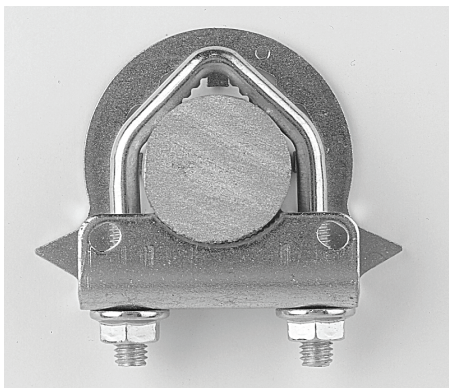

K4-1 US

**Technical Data**

Weight	0.2 lb [0.1 kg]
--------	-----------------