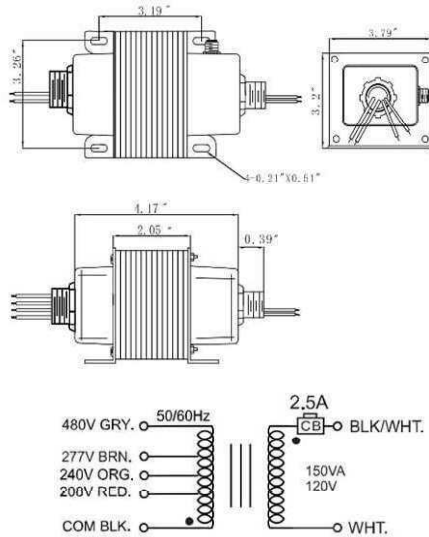

3300 Brother Boulevard, Memphis, TN 38133

+1.877.826.9045
www.kele.com

insidesales@kele.com

TRANSFORMERS

PTR150 □□□□□□

SPECIFICATIONS

VA Rating: 150
Wire Length: 8" Typical w/ .5" Strip
Frequency: 50/60 Hz
Mounting: Foot-Single/ Foot-Double threaded hub
Over Current Protection: Circuit breaker
Dimensions: As shown in schematics

Operating Temperature: -30 to 140° F

MTBF: 100,000 Hours @ 77° F

Construction: Split-bobbin

Approvals:UL 5085-2 Class 1, RoHS, cULus Listing: E524421

MOUNTING SPECS AND WIRING

PTR150MBDHCB