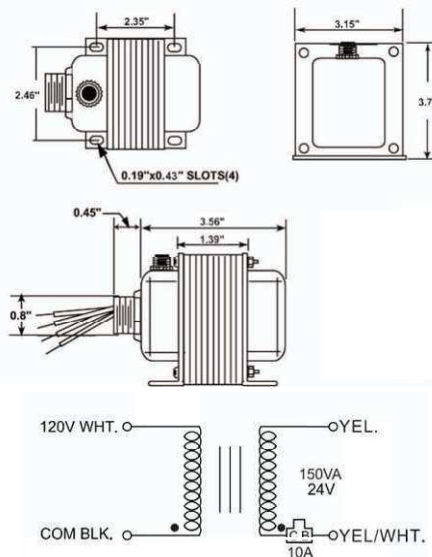

PTR150SASHCB