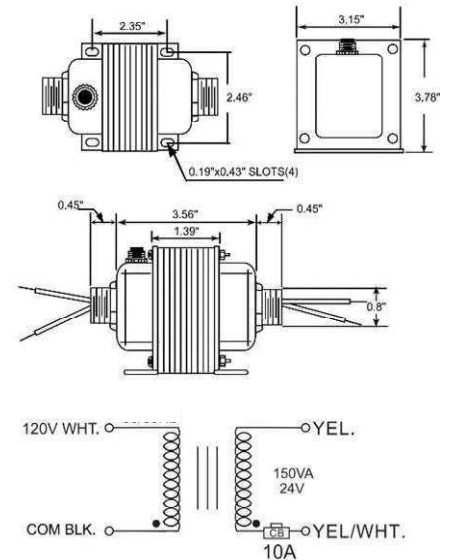

PTR150SADHCB

- Transformers ≤100 VA are UL 5085-3, Class 2 listed.
- Transformers ≥50 VA are with a Circuit-Breaker.

Kele Transformers					
Rating	Part Number	Primary	Secondary	Mounting	Over Current Protection
20VA	PTR20TADHI	277-240-208-120VAC	24VAC	Foot-Double Hub	Inherent
	PTR20SASHI	120VAC	24VAC	Foot-Single Hub	Inherent
	PTR20XASHI	24VAC	24VAC	Foot-Single Hub	Inherent
40VAC	PTR40TADHI	277-240-208-120VAC	24VAC	Foot-Double Hub	Inherent
	PTR40SASHI	120VAC	24VAC	Foot-Single Hub	Inherent
	PTR40SADHI	120VAC	24VAC	Foot-Double Hub	Inherent
50VA	PTR40XASHI	24VAC	24VAC	Foot-Double Hub	Inherent
	PTR50MASHCB	480-277-240-208-120VAC	24VAC	Foot-Single Hub	CB
	PTR50TADHCB	277-240-208-120VAC	24VAC	Foot-Double Hub	CB
75VA	PTR50SASHCB	120VAC	24VAC	Foot-Single Hub	CB
	PTR50SADHCB	120VAC	24VAC	Foot-Double Hub	CB
	PTR75MADHCB	480-277-240-208-120VAC	24VAC	Foot-Double Hub	CB
100VA	PTR75MASHCB	480-277-240-208-120VAC	24VAC	Foot-Single Hub	CB
	PTR75SASHCB	120VAC	24VAC	Foot-Single Hub	CB
	PTR75SADHCB	120VAC	24VAC	Foot-Double Hub	CB
150VA	PTR100MADHCB	480-277-240-208-120VAC	24VAC	Foot-Double Hub	CB
	PTR100MASHCB	480-277-240-208-120VAC	24VAC	Foot-Single Hub	CB
	PTR100SASHCB	120VAC	24VAC	Foot-Single Hub	CB
175VA	PTR100SADHCB	120VAC	24VAC	Foot-Double Hub	CB
	PTR150MBDHCB	480-277-240-208VAC	120VAC	Foot-Double Hub	CB
	PTR150SASHCB	120VAC	24VAC	Foot-Single Hub	CB
180VA	PTR150SADHCB	120VAC	24VAC	Foot-Double Hub	CB
	PTR175SASHCB	120VAC	24VAC	Foot-Single Hub	CB
300VA	PTR180MAFCB	480-277-240-208-120VAC	24VAC	Foot	CB
	PTR300MAFCB	480-277-240-208-120VAC	24VAC	Foot	CB