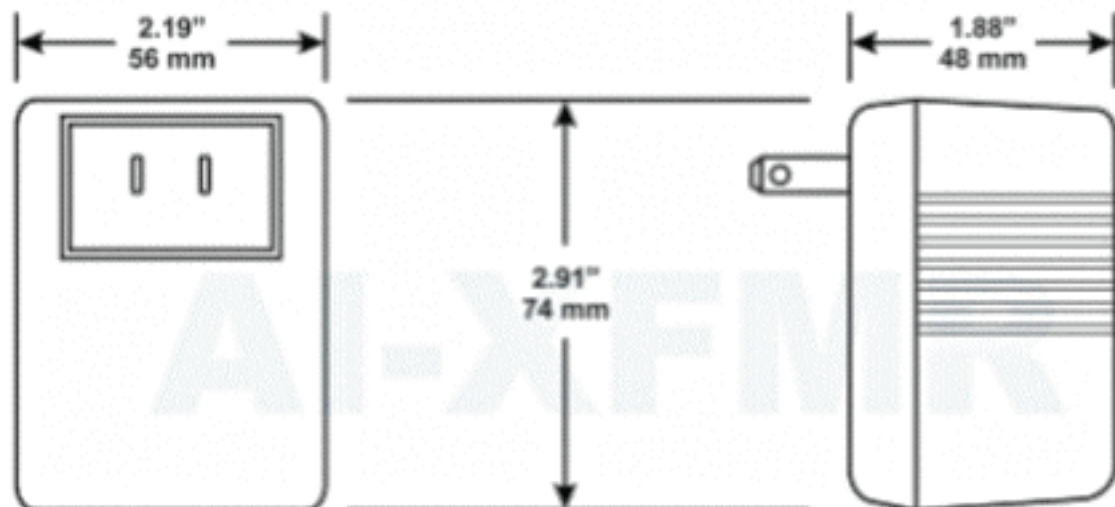

AI-XFMR Direct Plug-In 120 VAC Transformer

Electrical Ratings:

Input: 120 VAC / 60 Hz / 28 W

Output: 24 VAC / 1000 mA

Weight:

0.522 kg (1.15 lb)

6 ft (min.)
2 m AWG 22

CONTEMPORARY CONTROLS