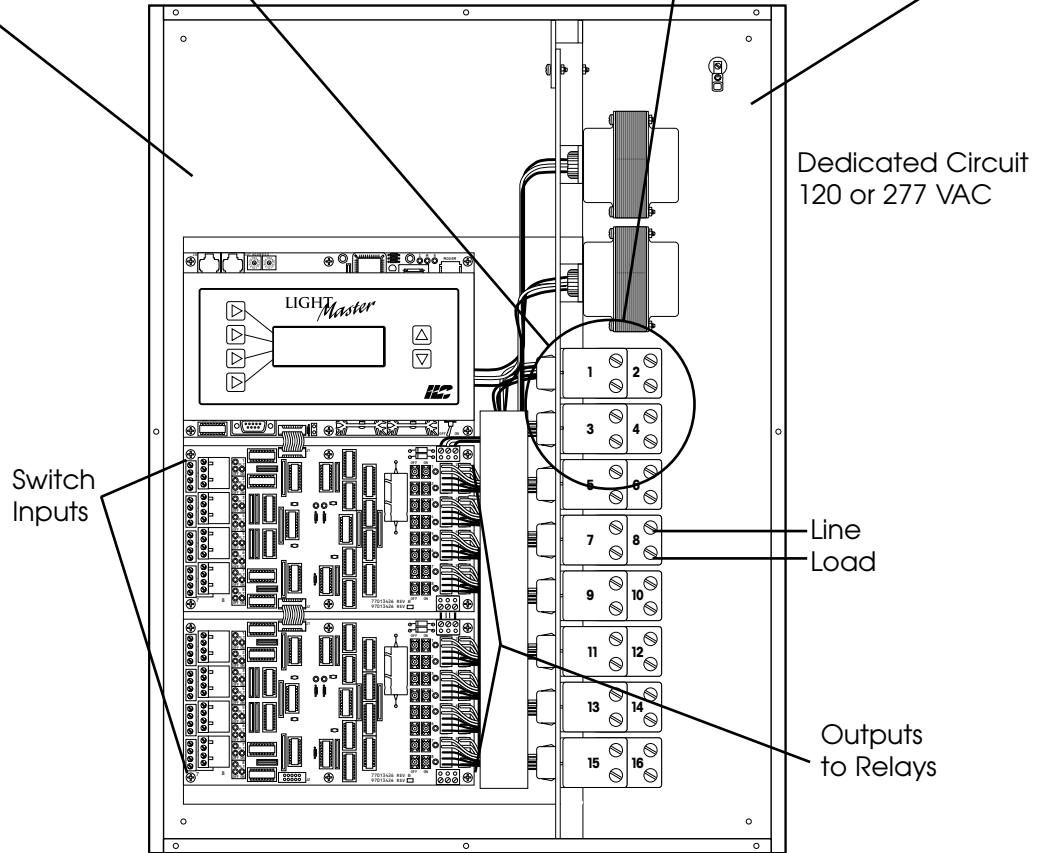

Typical Relay Line Wiring Options

Single Circuit to Single Relay Wiring

Single Circuit Run Through Multiple Relays

Low Voltage Side

High Voltage Side

LightMaster 16
w/ 16 2R9C Latching Relays
Enclosure: 18"W x 24"H x 4"D NEMA 1