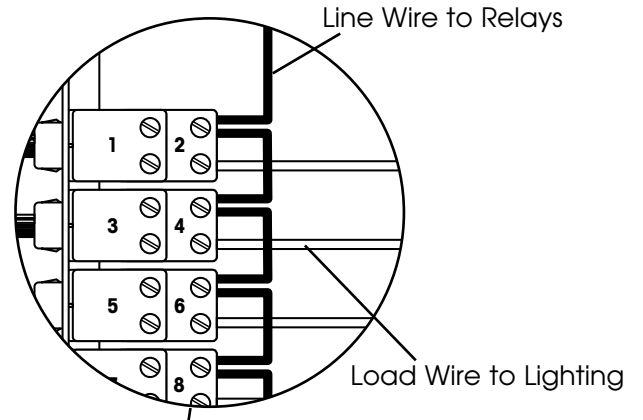

Typical Relay Line Wiring Options

Single Circuit to Single Relay Wiring

Single Circuit Run Through Multiple Relays

Low Voltage Side

High Voltage Side

LightMaster 16
w/ 16 2R9C Latching Relays
Enclosure: 18"W x 24"H x 4"D NEMA 1