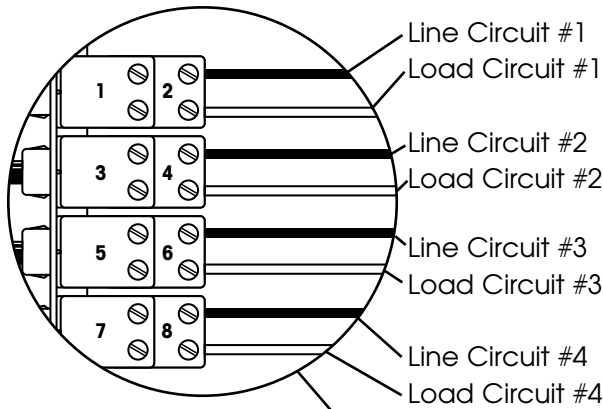

Typical Relay Line Wiring Options

Single Circuit to Single Relay Wiring

Single Circuit Run Through Multiple Relays

Low Voltage Side

High Voltage Side

LightMaster 16
w/ 16 2R9C Latching Relays
Enclosure: 18"W x 24"H x 4"D NEMA 1