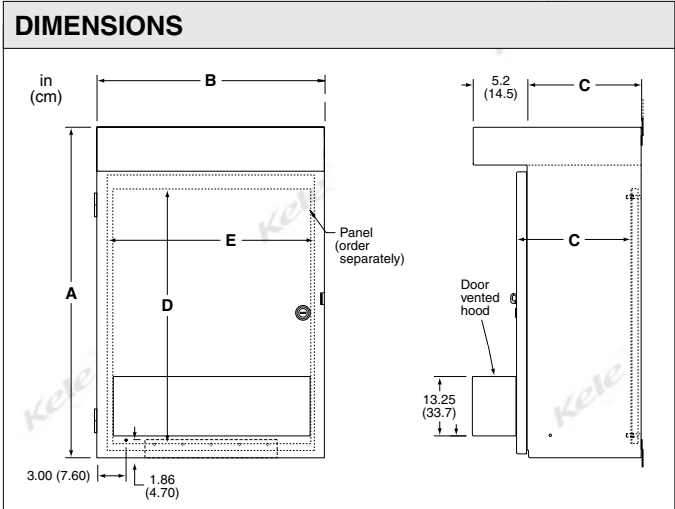

VR Series

5

ENCLOSURES

ORDERING INFORMATION

ENCLOSURE				SOLID SUB PANEL*		
MODEL	DRIVE HP	DIMENSIONS A x B x C in (mm)	WEIGHT lb (Kg)	MODEL	DIMENSIONS D x E in (mm)	WEIGHT lb (Kg)
SCE29VR2412	3	29 x 24 x 12 (737 x 610 x 305)	125 (56.7)	SCE24P24	21 x 21 (533 x 533)	17 (7.7)
SCE35VR2412	10	35 x 24 x 12 (889 x 610 x 305)	131 (59.4)	SCE30P24	27 x 21 (696 x 533)	22 (10)
SCE41VR2412	25	41 x 24 x 12 (1041 x 610 x 305)	144 (65.3)	SCE36P24	33 x 21 (838 x 533)	27 (12.2)
SCE47VR2414	40	47 x 24 x 14 (1194 x 610 x 356)	160 (72.6)	SCE42P24	39 x 21 (911 x 533)	31 (14.1)
SCE53VR3616	75	53 x 36 x 16 (1346 x 914 x 906)	221 (100.2)	SCE48P36	45 x 33 (1143 x 838)	55 (25)
SCE65VR3616	100	65 x 36 x 16 (1651 x 914 x 906)	244 (110.7)	SCE60P36	57 x 33 (1447 x 838)	58 (26.3)