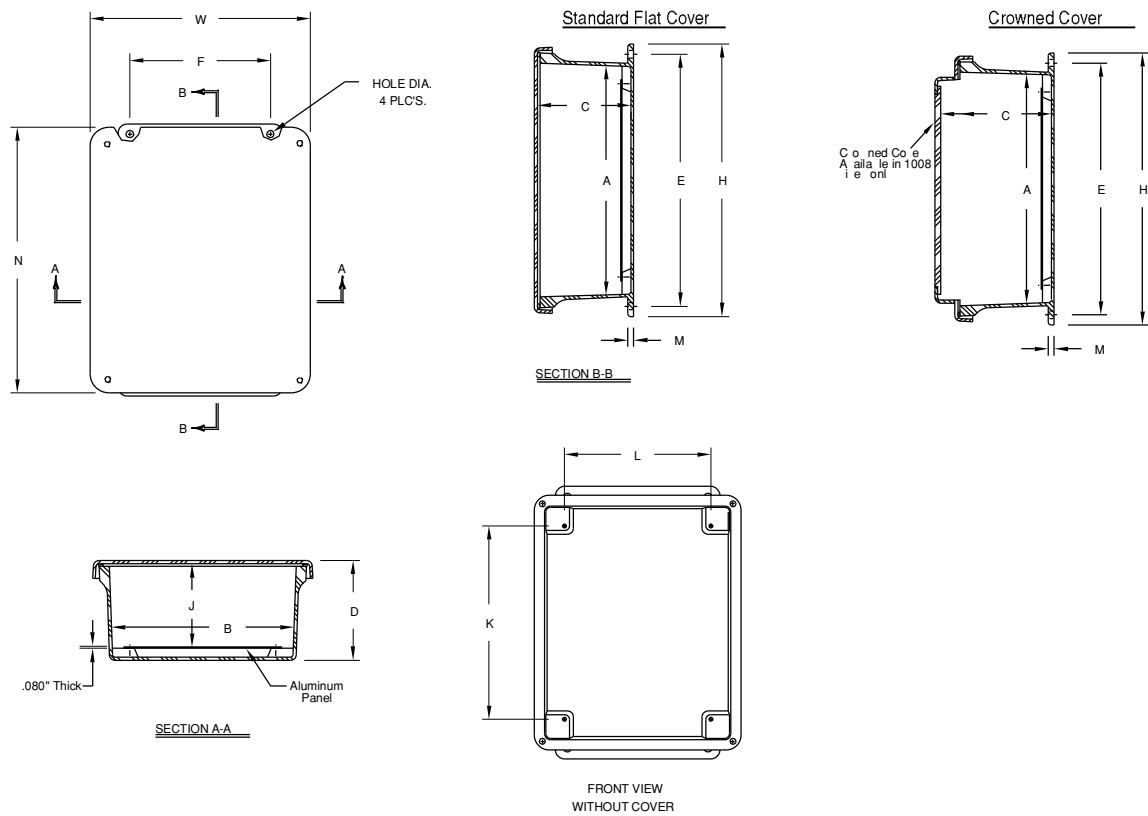

J Series Technical Information

J Series Enclosures - Opaque Cover

SIZE ID NUMBER	OVERALL H X W X D	INSIDE A X B X C	MOUNTING E X F	J	K	L	M	N	HOLE DIA.	SHIPPING WEIGHT	PANEL NUMBER
J1407W	15.87 x 8.75 x 6.81	14.00 x 7.00 x 6.56	15.00 x 5.00	6.11	12.25	5.25	0.25	15.75	0.31	6.10 lbs.	BP1407**
J1407HW***	(403 x 222 x 173)	(356 x 178 x 167)	(381 x 127)	(155)	(311)	(133)	(6)	(400)	(8)		
J1407HLL											
J1407HPL***											
J1407FHW											
J1412W	15.50 x 13.48 x 6.20	13.50 x 11.52 x 5.94	14.62 x 10.00	5.36	12.25	10.25	0.25	15.48	0.31	9.90 lbs.	BP1412**
J1412HW***	(394 x 342 x 158)	(343 x 293 x 151)	(372 x 254)	(137)	(311)	(260)	(6)	(393)	(8)		
J1412HLL											
J1412HPL***											
J1412FHW											
J1614W	17.53 x 15.46 x 6.21	15.60 x 13.56 x 5.94	16.75 x 12.00	5.35	14.25	12.25	0.25	17.46	0.31	12.20 lbs.	BP1614**
J1614HW***	(445 x 393 x 157)	(396 x 344 x 151)	(425 x 305)	(136)	(362)	(311)	(6)	(444)	(8)		
J1614HLL											
J1614HPL***											
J1614FHW											
J1816W	19.63 x 17.61 x 8.81	17.69 x 15.69 x 8.45	18.88 x 12.00	7.98	16.25	14.25	0.25	19.61	0.31	20.00 lbs.	BP1816**
J1816HW***	(499 x 447 x 224)	(449 x 399 x 215)	(479 x 305)	(203)	(413)	(362)	(6)	(498)	(8)		
J1816HLL											
J1816HPL***											
J1816FHW											
J2016W	22.00 x 17.68 x 8.81	19.72 x 15.72 x 8.45	21.25 x 10.00	7.98	18.25	14.25	0.25	21.68	0.31	22.50 lbs.	BPJ2016**
J2016HW***	(559 x 449 x 224)	(501 x 399 x 215)	(540 x 254)	(203)	(464)	(362)	(6)	(551)	(8)		
J2016HLL											
J2016HPL***											
J2016FHW											

All measures are in inches, items in parentheses are in millimeters.

*Crowned cover – center of cover raised 3/4"

** Panel ordered separately

*** Available in white by placing WH prior to part number ex. WH-J604HW