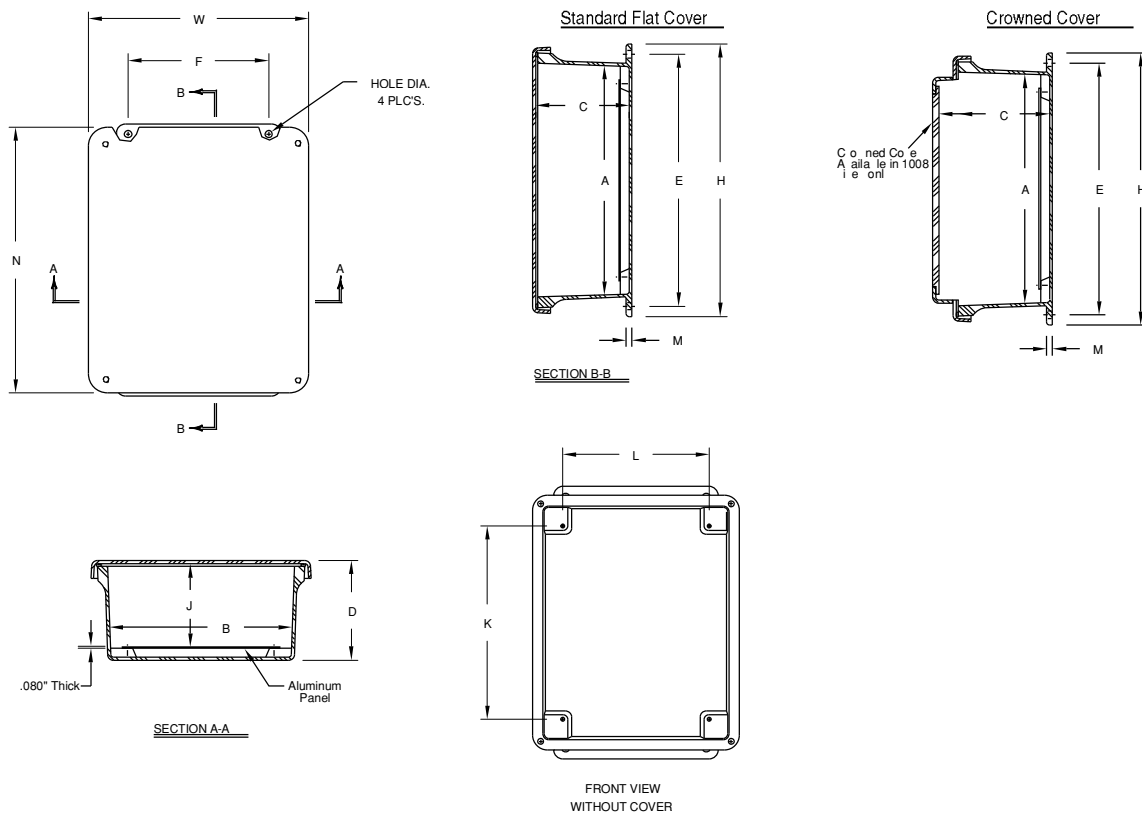

J Series Technical Information

J Series Enclosures - Opaque Cover

SIZE ID NUMBER	OVERALL H X W X D	INSIDE A X B X C	MOUNTING E X F	J	K	L	M	N	HOLE DIA.	SHIPPING WEIGHT	PANEL NUMBER
J1008W	11.63 x 9.41 x 4.22	9.73 x 7.73 x 3.98	10.75 x 6.00	3.44	8.25	6.25	0.25	11.35	0.31	4.60 lbs.	BP108**
J1008HW***	(295 x 239 x 107)	(247 x 196 x 101)	(273 x 152)	(87)	(210)	(159)	(6)	(288)	(8)		
J1008HLL											
J1008HPL***											
J1008FHW											
J1008WA*	11.63 x 9.37 x 5.08	9.73 x 7.73 x 4.83	10.75 x 6.00	4.38	8.25	6.25	0.25	11.38	0.31	4.70 lbs.	BP108**
J1008HWA*	(295 x 238 x 129)	(247 x 196 x 123)	(273 x 152)	(111)	(210)	(159)	(6)	(289)	(8)		
J1008HALL*											
J1008FHAPL*											
J1008FHW*											
Crowned Cover											
J100806W	11.97 x 9.42 x 6.50	9.74 x 7.74 x 6.25	10.94 - 10.75 x 6.00	5.67	8.25	6.25	0.25	11.42	0.31	5.20 lbs.	BP108**
J100806HW***	(304 x 239 x 165)	(248 x 197 x 159)	(278 - 273 x 152)	(141)	(210)	(159)	(6)	(290)	(8)		
J100806HLL											
J100806HPL***											
J100806FHW											
J1210W	13.56 x 11.43 x 5.22	11.79 x 9.80 x 4.94	12.75 x 8.00	4.50	10.25	8.25	0.25	13.41	0.31	6.60 lbs.	BP1210**
J1210HW***	(344 x 291 x 133)	(299 x 249 x 125)	(324 x 203)	(114)	(260)	(210)	(6)	(341)	(8)		
J1210HLL											
J1210HPL***											
J1210FHW											
J1212W	13.56 x 13.38 x 6.34	11.70 x 11.70 x 6.10	12.75 x 10.00	5.51	10.25	10.25	0.25	13.38	0.31	8.40 lbs.	BP1212**
J1212HW***	(344 x 340 x 161)	(297 x 297 x 155)	(324 x 254)	(140)	(260)	(260)	(6)	(340)	(8)		
J1212HLL											
J1212HPL***											
J1212FHW											

All measures are in inches, items in parentheses are in millimeters.

*Crowned cover – center of cover raised 3/4"

** Panel ordered separately

*** Available in white by placing WH prior to part number ex. WH-J604HW