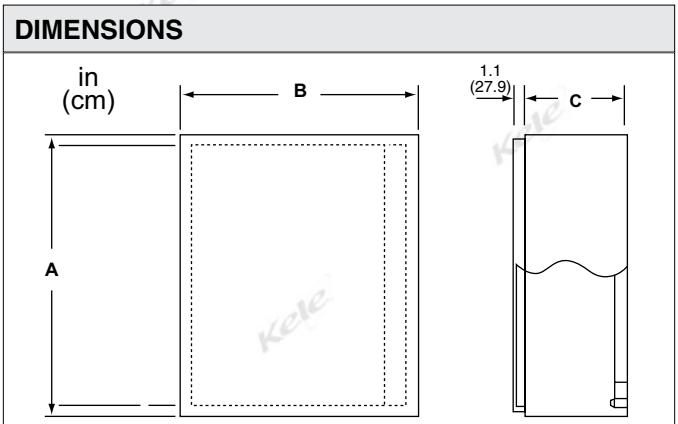

ORDERING INFORMATION

ENCLOSURE			SOLID STEEL PANEL		
MODEL	DIMENSIONS A x B x C in (cm)	WEIGHT lb (Kg)	MODEL	DIMENSIONS A x B in (cm)	WEIGHT lb (Kg)
SCE12EL1206LP	12 x 12 x 6 (30.5 x 30.5 x 15.2)	16 (7.3)	SCE12DLP12	9 x 9 (22.9 x 22.9)	3 (1.4)
SCE16EL1206LP	16 x 12 x 6 (40.7 x 30.5 x 15.2)	15.6 (7.1)	SCE16P12	13 x 9 (33 x 22.9)	4 (1.8)
SCE16EL1208LP	16 x 12 x 8 (40.7 x 30.5 x 20.3)	21 (9.5)	SCE16P12	13 x 9 (33 x 22.9)	4 (1.8)
SCE16EL1606LP	16 x 16 x 6 (40.6 x 40.6 x 15.2)	24 (10.9)	SCE20P16	17 x 13 (43.2 x 33)	8 (3.6)
SCE20EL1606LP	20 x 16 x 6 (50.8 x 40.6 x 15.2)	28 (12.7)	SCE20P16	17 x 13 (43.2 x 33)	8 (3.6)
SCE20EL1608LP	20 x 16 x 8 (50.8 x 40.6 x 20.3)	30 (13.6)	SCE20P16	17 x 13 (43.2 x 33)	8 (3.6)
SCE20EL2006LP	20 x 20 x 6 (50.8 x 50.8 x 15.2)	33 (15)	SCE20P20	17 x 17 (43.2 x 43.2)	10 (4.5)
SCE20EL2008LP	20 x 20 x 8 (50.8 x 50.8 x 20.3)	36 (16.4)	SCE20P20	17 x 17 (43.2 x 43.2)	10 (4.5)
SCE24EL1608LP	24 x 16 x 8 (61 x 40.6 x 20.3)	36 (16.4)	SCE24P16	21 x 13 (53.3 x 33)	11 (5)
SCE24EL2006LP	24 x 20 x 6 (61 x 50.8 x 15.2)	38 (17.3)	SCE24P20	21 x 17 (53.3 x 43.2)	14 (6.4)
SCE24EL2008LP	24 x 20 x 8 (61 x 50.8 x 20.3)	48 (21.8)	SCE24P20	21 x 17 (53.3 x 43.2)	14 (6.4)
SCE24EL2010LP	24 x 20 x 10 (61 x 50.8 x 25.4)	50 (22.7)	SCE24P20	21 x 17 (53.3 x 43.2)	14 (6.4)
SCE24EL2406LP	24 x 24 x 6 (61 x 61 x 15.2)	45 (20.5)	SCE24P24	21 x 21 (53.3 x 53.3)	17 (7.7)
SCE24EL2408LP	24 x 24 x 8 (61 x 61 x 20.3)	48 (21.8)	SCE24P24	21 x 21 (53.3 x 53.3)	17 (7.7)
SCE30EL2408LP	30 x 24 x 8 (76.2 x 61 x 20.3)	68 (30.9)	SCE30P24	27 x 21 (68.6 x 53.3)	22 (10)
SCE36EL2408LP	36 x 24 x 8 (91.4 x 61 x 20.3)	71 (32.3)	SCE36P24	33 x 21 (83.8 x 53.3)	27 (12.3)
SCE36EL2412LP	36 x 24 x 12 (91.4 x 61 x 30.5)	77 (35)	SCE36P24	33 x 21 (83.8 x 53.3)	27 (12.3)
SCE36EL3008LP	36 x 30 x 8 (91.4 x 76.2 x 20.3)	73 (33.2)	SCE36P30	33 x 27 (83.8 x 65.6)	34 (15.5)
SCE36EL3010LP	36 x 30 x 10 (91.4 x 76.2 x 25.4)	89 (40.5)	SCE36P30	33 x 27 (83.8 x 65.6)	34 (15.5)
SCE36EL3608LP	36 x 36 x 8 (91.4 x 91.4 x 20.3)	102 (46.4)	SCE36P36	33 x 33 (83.8 x 83.8)	35 (15.9)
SCE42EL3610LP	42 x 36 x 10 (106.7 x 91.4 x 25.4)	127 (57.7)	SCE42P36	39 x 33 (99.1 x 83.8)	39 (17.7)
SCE42EL3612LP	42 x 36 x 12 (106.7 x 91.4 x 30.5)	130 (59.1)	SCE42P36	39 x 33 (99.1 x 83.8)	39 (17.7)
SCE48EL3610LP	48 x 36 x 10 (121.9 x 91.4 x 25.4)	137 (62.3)	SCE48P36	45 x 33 (114.3 x 83.8)	55 (25)
SCE48EL3612LP	48 x 36 x 12 (121.9 x 91.4 x 30.5)	140 (63.6)	SCE48P36	45 x 33 (114.3 x 83.8)	55 (25)
SCE60EL3610LP	60 x 36 x 10 (152.4 x 91.4 x 25.4)	164 (74.5)	SCE60P36	57 x 33 (144.8 x 83.8)	58 (26.4)
SCE60EL3612LP	60 x 36 x 12 (152.4 x 91.4 x 30.5)	167 (75.9)	SCE60P36	57 x 33 (144.8 x 83.8)	58 (26.4)